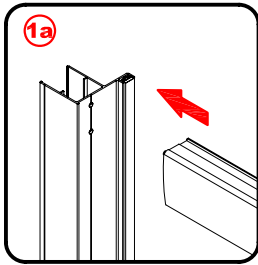

Note: Safety glass can not be re-worked.

■ Installation

Please read these instructions carefully before start of installation.

The wall post has up to 20mm of adjustment for out of true wall situations.

Ensure that the shower tray is fitted level and that after assembly of enclosure there is a full and continuous bead of sealant between the top of the shower tray and the tile joint.

This product is heavy and will require two people to install.

X 8
ST4X30

This product is heavy and will require two people to install.

This product is heavy and will require two people to install.

This product is heavy and will require two people to install.