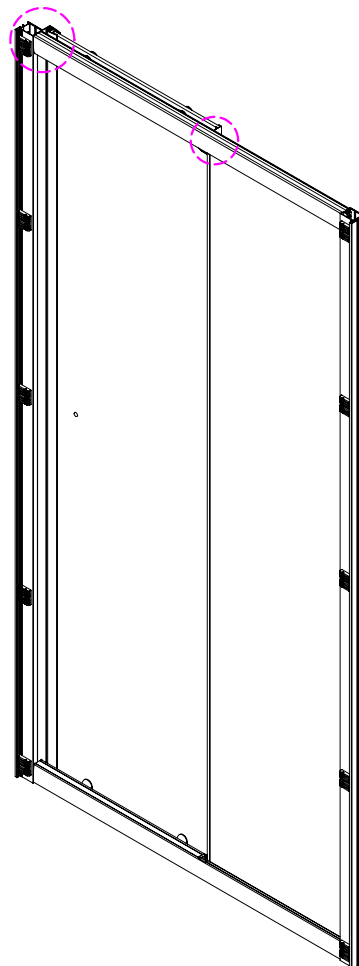

CEZARES®

Bifold door

Installation instructions

(For ANIMA-BF-1)

■ General Information

Please inspect the product immediately upon receipt for transit damage, missing packs/parts or manufacturing fault. Damage reported later cannot be accepted. Please handle the product with care avoiding knocks and shock loading to all sides and edges of the glass.

Note: Safety glass can not be re-worked.

■ Installation

Please read these instructions carefully before start of installation.

The wall post has up to 20mm of adjustment for out of true wall situations.

Ensure that the shower tray is fitted level and that after assembly of enclosure there is a full and continuous bead of sealant between the top of the shower tray and the tile joint.

This product is heavy and will require two people to install.

X 8
ST4X30

This product is heavy and will require two people to install.

This product is heavy and will require two people to install.

This product is heavy and will require two people to install.