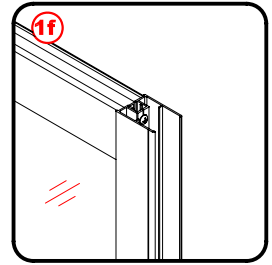

Note: Safety glass can not be re-worked.

■ Installation

Please read these instructions carefully before start of installation.

The wall post has up to 20mm of adjustment for out of true wall situations.

Ensure that the shower tray is fitted level and that after assembly of enclosure there is a full and continuous bead of sealant between the top of the shower tray and the tile joint.

This product is heavy and will require two people to install.

X 8
ST4X30

This product is heavy and will require two people to install.

This product is heavy and will require two people to install.

This product is heavy and will require two people to install.