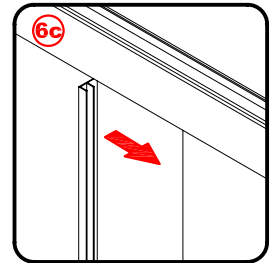

Note: Safety glass can not be re-worked.

■ Installation

Please read these instructions carefully before start of installation.

The wall post has up to 20mm of adjustment for out of true wall situations.

Ensure that the shower tray is fitted level and that after assembly of enclosure there is a full and continuous bead of sealant between the top of the shower tray and the tile joint.

This product is heavy and will require two people to install.

X 8
ST4X30

This product is heavy and will require two people to install.

This product is heavy and will require two people to install.

This product is heavy and will require two people to install.