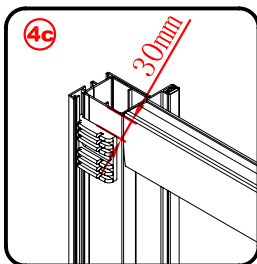

Note: Safety glass can not be re-worked.

■ Installation

Please read these instructions carefully before start of installation.

The wall post has up to 20mm of adjustment for out of true wall situations.

Ensure that the shower tray is fitted level and that after assembly of enclosure there is a full and continuous bead of sealant between the top of the shower tray and the tile joint.

This product is heavy and will require two people to install.

X 8
ST4X30

This product is heavy and will require two people to install.

This product is heavy and will require two people to install.

This product is heavy and will require two people to install.