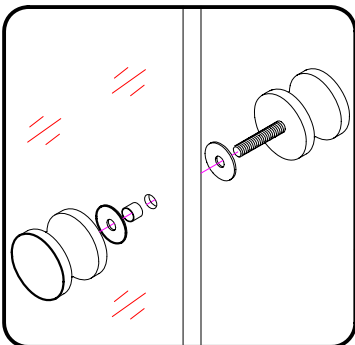

CEZARES®

Bifold door

Installation instructions

(For ANIMA-BF-1)

■ General Information

Please inspect the product immediately upon receipt for transit damage, missing packs/parts or manufacturing fault. Damage reported later cannot be accepted. Please handle the product with care avoiding knocks and shock loading to all sides and edges of the glass.

Note: Safety glass can not be re-worked.

■ Installation

Please read these instructions carefully before start of installation.

The wall post has up to 20mm of adjustment for out of true wall situations.

Ensure that the shower tray is fitted level and that after assembly of enclosure there is a full and continuous bead of sealant between the top of the shower tray and the tile joint.

This product is heavy and will require two people to install.

X 8
ST4X30

This product is heavy and will require two people to install.

This product is heavy and will require two people to install.

This product is heavy and will require two people to install.

This product is heavy and will require two people to install.