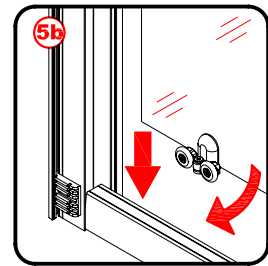

Note: Safety glass can not be re-worked.

■ Installation

Please read these instructions carefully before start of installation.

The wall post has up to 20mm of adjustment for out of true wall situations.

Ensure that the shower tray is fitted level and that after assembly of enclosure there is a full and continuous bead of sealant between the top of the shower tray and the tile joint.

This product is heavy and will require two people to install.

X 8
ST4X30

This product is heavy and will require two people to install.

This product is heavy and will require two people to install.

This product is heavy and will require two people to install.