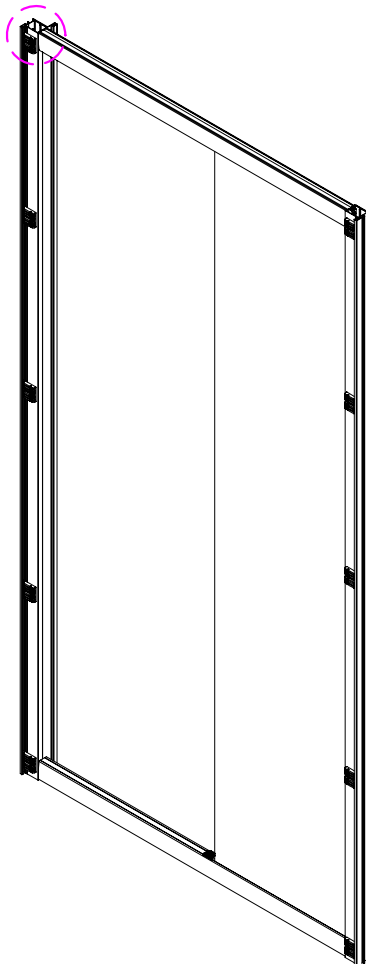

CEZARES®

Bifold door

Installation instructions

(For ANIMA-BF-1)

■ General Information

Please inspect the product immediately upon receipt for transit damage, missing packs/parts or manufacturing fault. Damage reported later cannot be accepted. Please handle the product with care avoiding knocks and shock loading to all sides and edges of the glass.

Note: Safety glass can not be re-worked.

■ Installation

Please read these instructions carefully before start of installation.

The wall post has up to 20mm of adjustment for out of true wall situations.

Ensure that the shower tray is fitted level and that after assembly of enclosure there is a full and continuous bead of sealant between the top of the shower tray and the tile joint.

This product is heavy and will require two people to install.

X 8
ST4X30

This product is heavy and will require two people to install.

This product is heavy and will require two people to install.

This product is heavy and will require two people to install.