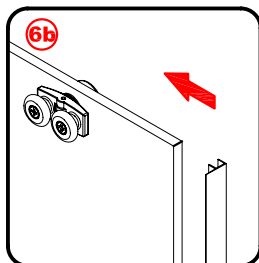

Note: Safety glass can not be re-worked.

■ Installation

Please read these instructions carefully before start of installation.

The wall post has up to 20mm of adjustment for out of true wall situations.

Ensure that the shower tray is fitted level and that after assembly of enclosure there is a full and continuous bead of sealant between the top of the shower tray and the tile joint.

This product is heavy and will require two people to install.

X 8
ST4X30

This product is heavy and will require two people to install.

This product is heavy and will require two people to install.

This product is heavy and will require two people to install.