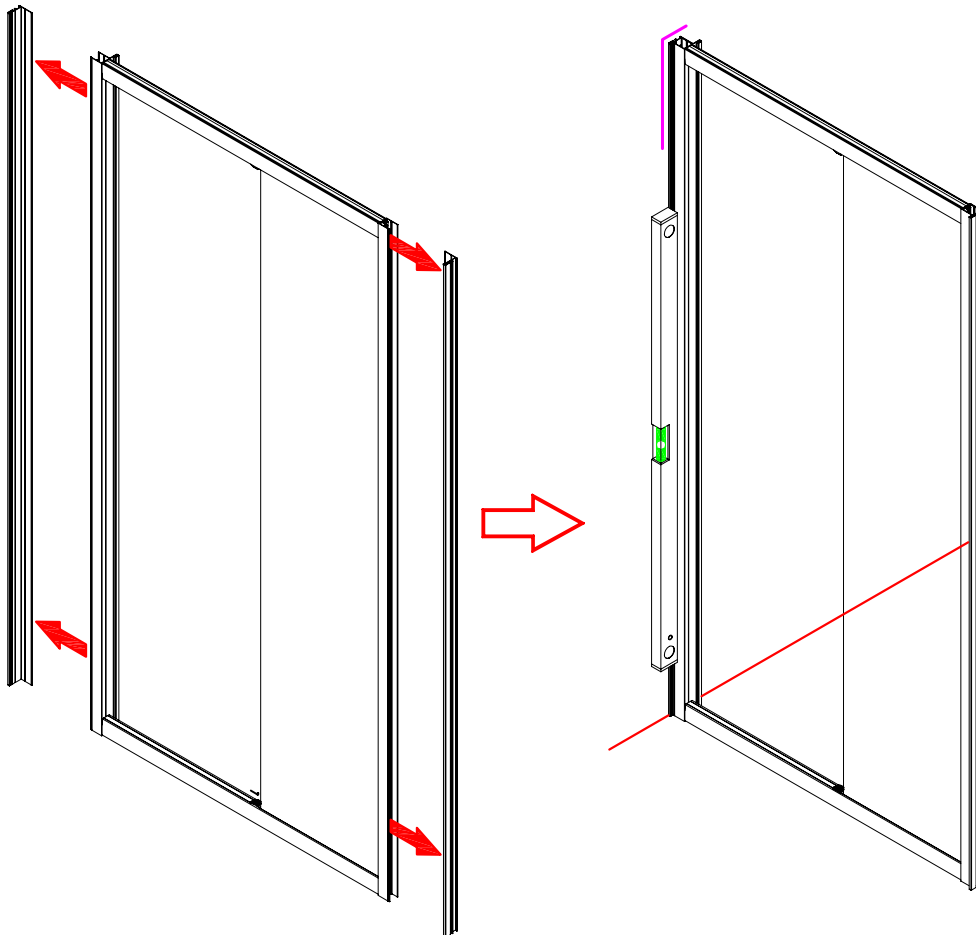

Note: Safety glass can not be re-worked.

■ Installation

Please read these instructions carefully before start of installation.

The wall post has up to 20mm of adjustment for out of true wall situations.

Ensure that the shower tray is fitted level and that after assembly of enclosure there is a full and continuous bead of sealant between the top of the shower tray and the tile joint.

This product is heavy and will require two people to install.

X 8
ST4X30

This product is heavy and will require two people to install.

This product is heavy and will require two people to install.

This product is heavy and will require two people to install.