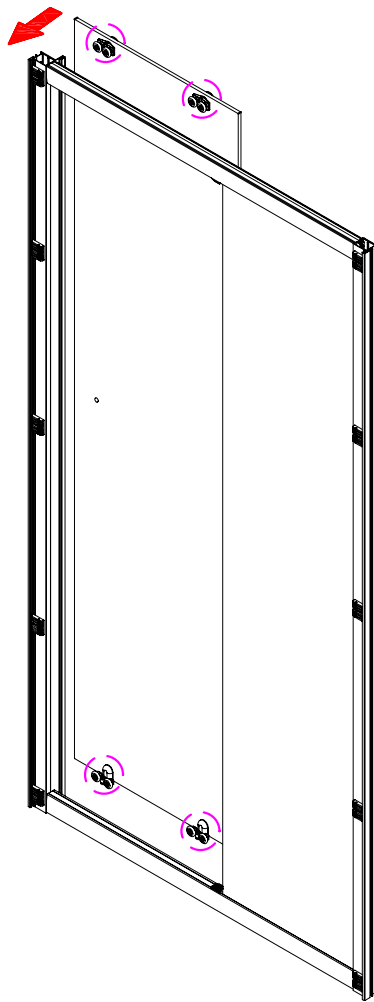

CEZARES®

Bifold door

Installation instructions

(For ANIMA-BF-1)

■ General Information

Please inspect the product immediately upon receipt for transit damage, missing packs/parts or manufacturing fault. Damage reported later cannot be accepted. Please handle the product with care avoiding knocks and shock loading to all sides and edges of the glass.

Note: Safety glass can not be re-worked.

■ Installation

Please read these instructions carefully before start of installation.

The wall post has up to 20mm of adjustment for out of true wall situations.

Ensure that the shower tray is fitted level and that after assembly of enclosure there is a full and continuous bead of sealant between the top of the shower tray and the tile joint.

■ Shower Tray Installation

The shower tray must be sited against a structural wall.

Water proof walling or tiling should be fitted so that it sits on the top of the tray rim.

■ Aftercare Instructions

After use, your shower should be cleaned with soap and water. This is particularly important in hard water districts where insoluble lime salts may be deposited and allowed to build up. Cleaners of a gritty or abrasive nature should not be used. Care should be taken to avoid contact with strong chemicals such as organic solvents and strippers.

This product is heavy and will require two people to install.

X 8
ST4X30

This product is heavy and will require two people to install.

This product is heavy and will require two people to install.

This product is heavy and will require two people to install.