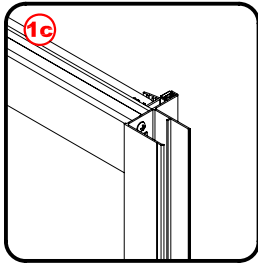

X 8
ST4X30

This product is heavy and will require two people to install.