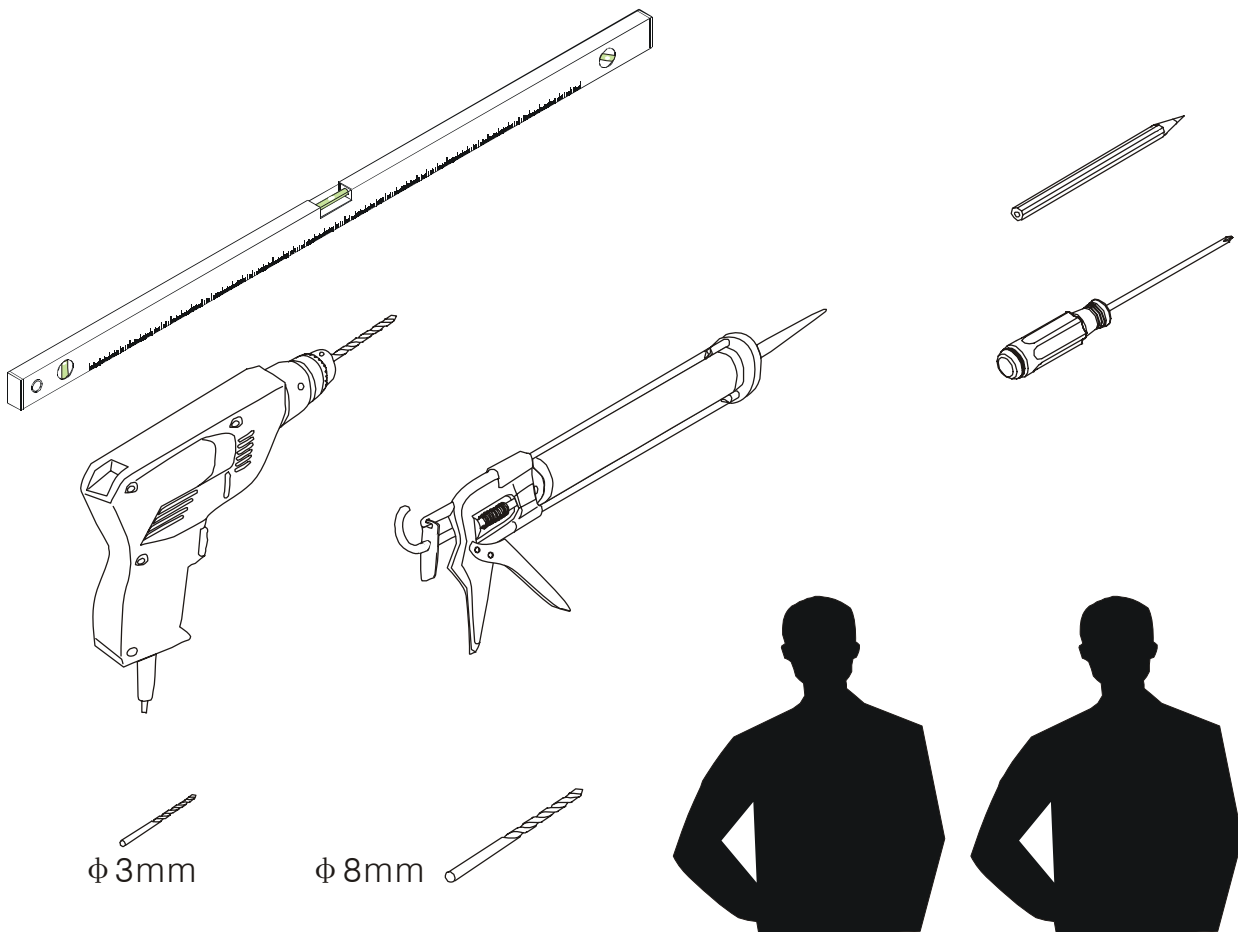

Note: Safety glass can not be re-worked.

■ Installation

Please read these instructions carefully before start of installation.

The wall post has up to 20mm of adjustment for out of true wall situations.

Ensure that the shower tray is fitted level and that after assembly of enclosure there is a full and continuous bead of sealant between the top of the shower tray and the tile joint.

Special care should be taken when drilling walls to avoid hidden pipes or electrical cables.

Note: This product is heavy and will require two people to install.

Please remove protective film from aluminium profiles before installation.

■ Shower Tray Installation

The shower tray must be sited against a structural wall.

Water proof walling or tiling should be fitted so that it sits on the top of the tray rim.

■ Aftercare Instructions

After use, your shower should be cleaned with soap and water. This is particularly important in hard water districts where insoluble lime salts may be deposited and allowed to build up. Cleaners of a gritty or abrasive nature should not be used. Care should be taken to avoid contact with strong chemicals such as organic solvents and strippers.

Glass cleaners can be used but with caution, if in doubt contact the supplier of the cleaner in question.

Please keep these instructions for aftercare and customer service details.

Tools required

This product is heavy and will require two people to install.