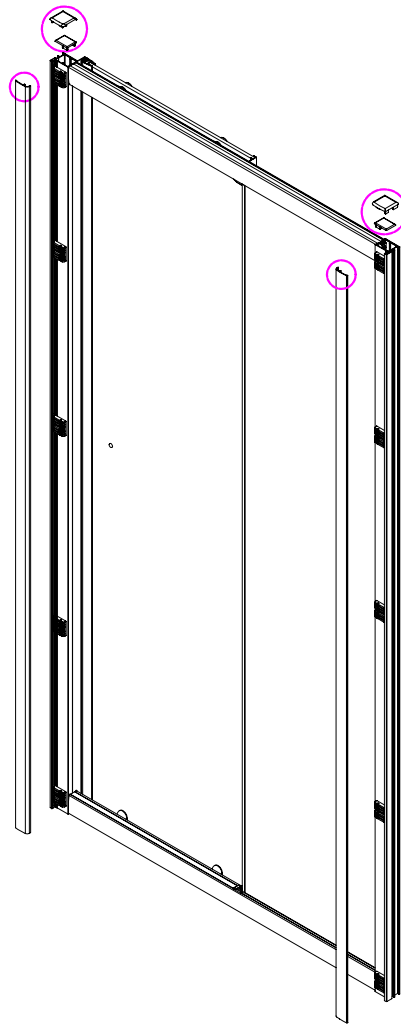

Note: Safety glass can not be re-worked.

■ Installation

Please read these instructions carefully before start of installation.

The wall post has up to 20mm of adjustment for out of true wall situations.

Ensure that the shower tray is fitted level and that after assembly of enclosure there is a full and continuous bead of sealant between the top of the shower tray and the tile joint.

This product is heavy and will require two people to install.

X 8
ST4X30

This product is heavy and will require two people to install.

This product is heavy and will require two people to install.

This product is heavy and will require two people to install.