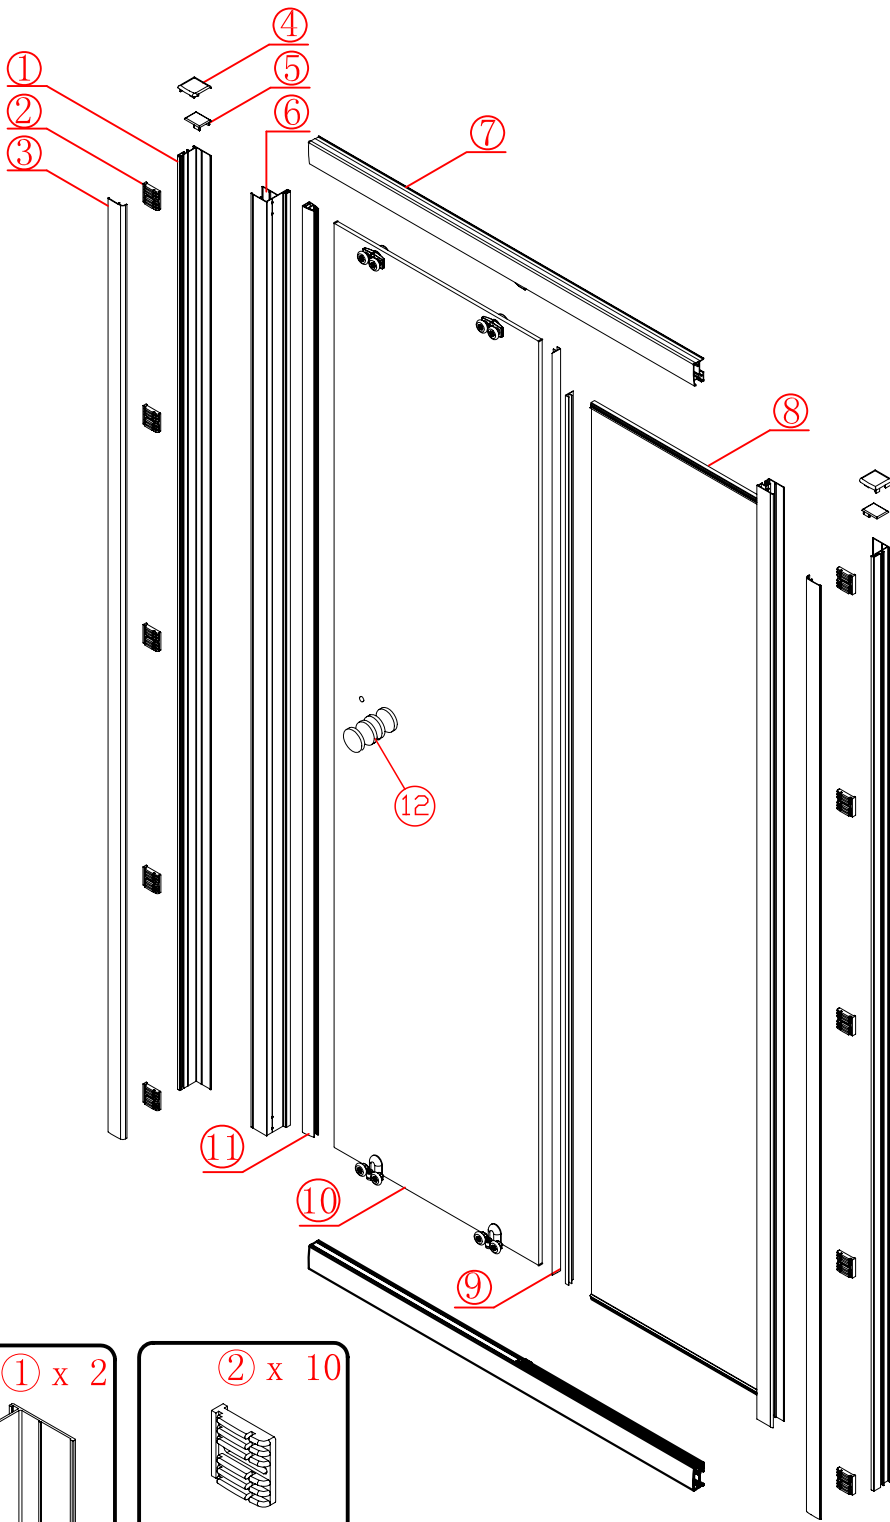

This product is heavy and will require two people to install.