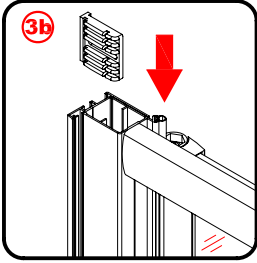

Note: Safety glass can not be re-worked.

■ Installation

Please read these instructions carefully before start of installation.

The wall post has up to 20mm of adjustment for out of true wall situations.

Ensure that the shower tray is fitted level and that after assembly of enclosure there is a full and continuous bead of sealant between the top of the shower tray and the title joint.

This product is heavy and will require two people to install.

This product is heavy and will require two people to install.

This product is heavy and will require two people to install.

This product is heavy and will require two people to install.