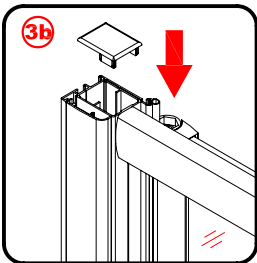

Note: Safety glass can not be re-worked.

■ Installation

Please read these instructions carefully before start of installation.

The wall post has up to 20mm of adjustment for out of true wall situations.

Ensure that the shower tray is fitted level and that after assembly of enclosure there is a full and continuous bead of sealant between the top of the shower tray and the title joint.

This product is heavy and will require two people to install.

This product is heavy and will require two people to install.

This product is heavy and will require two people to install.

This product is heavy and will require two people to install.