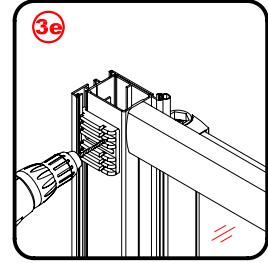

This product is heavy and will require two people to install.