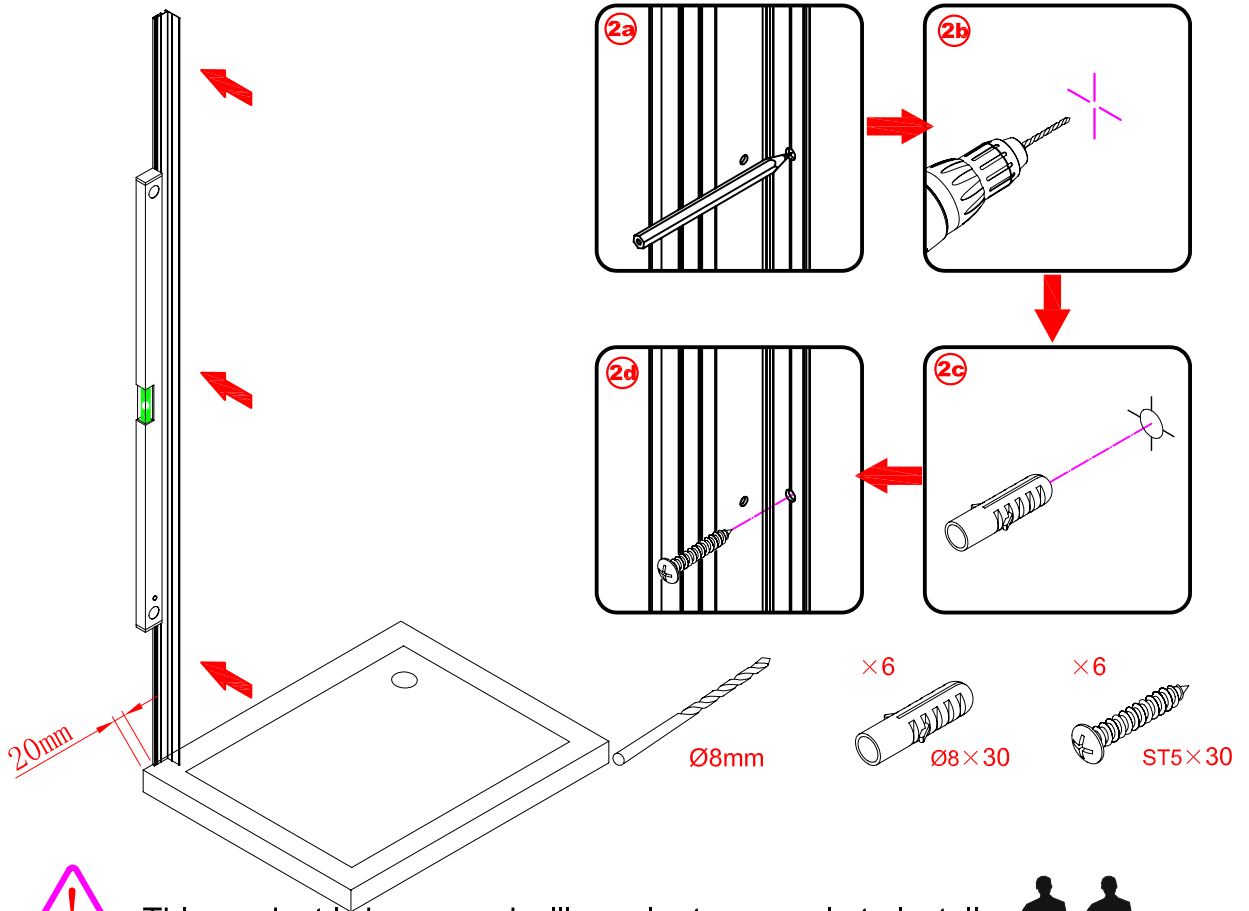

This product is heavy and will require two people to install.