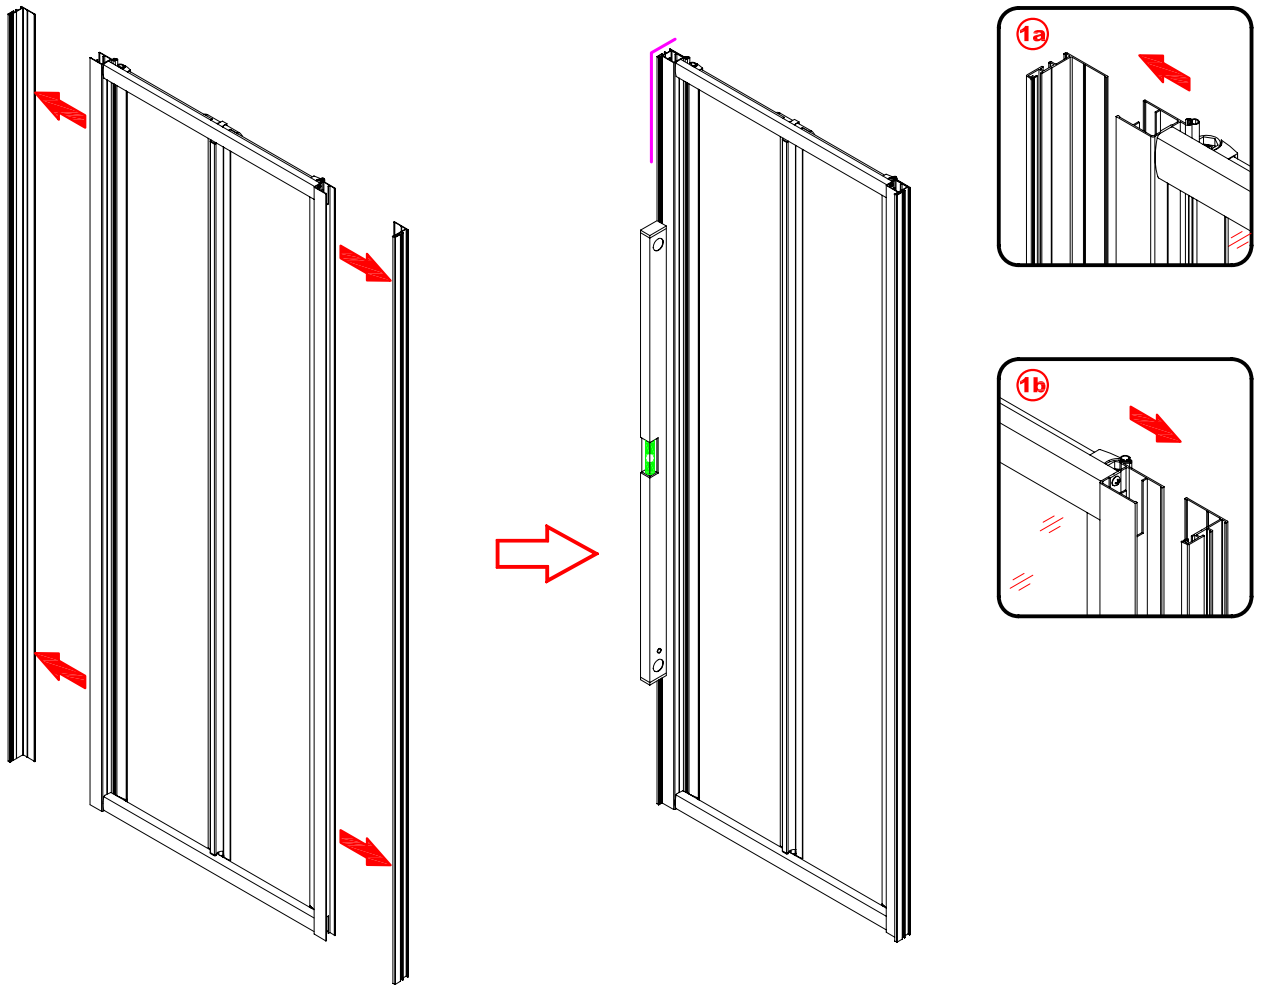

Note: Safety glass can not be re-worked.

■ Installation

Please read these instructions carefully before start of installation.

The wall post has up to 20mm of adjustment for out of true wall situations.

Ensure that the shower tray is fitted level and that after assembly of enclosure there is a full and continuous bead of sealant between the top of the shower tray and the title joint.

Special care should be taken when drilling walls to avoid hidden pipes or electrical cables.

Note: This product is heavy and will require two people to install.

Please remove protective film from aluminium profiles before installation.

■ Shower Tray Installation

The shower tray must be sited against a structural wall.

Water proof walling or tiling should be fitted so that it sits on the top of the tray rim.

■ Aftercare Instructions

After use, your shower should be cleaned with soap and water. This is particularly important in hard water districts where insoluble lime salts may be deposited and allowed to build up. Cleaners of a gritty or abrasive nature should not be used. Care should be taken to avoid contact with strong chemicals such as organic solvents and strippers.

This product is heavy and will require two people to install.

This product is heavy and will require two people to install.

This product is heavy and will require two people to install.

This product is heavy and will require two people to install.