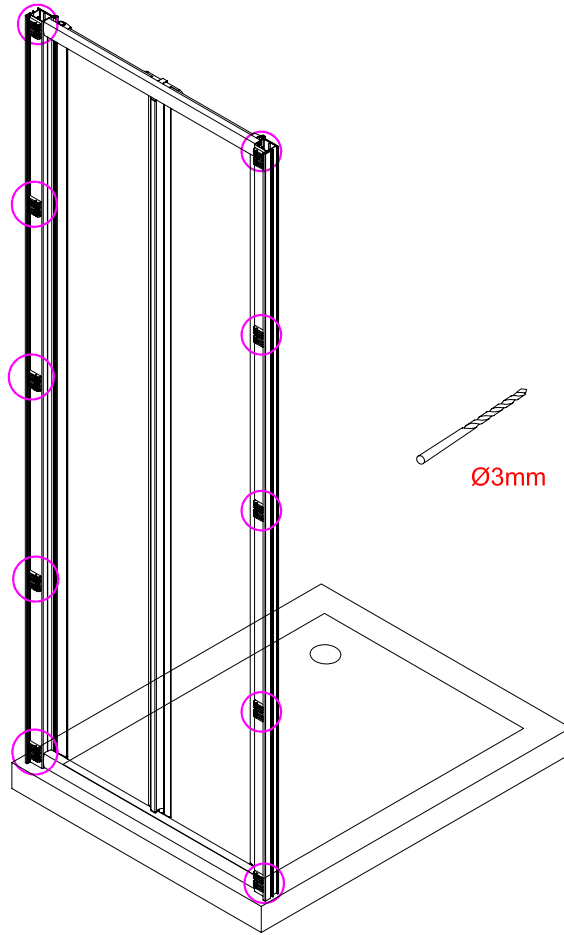

This product is heavy and will require two people to install.