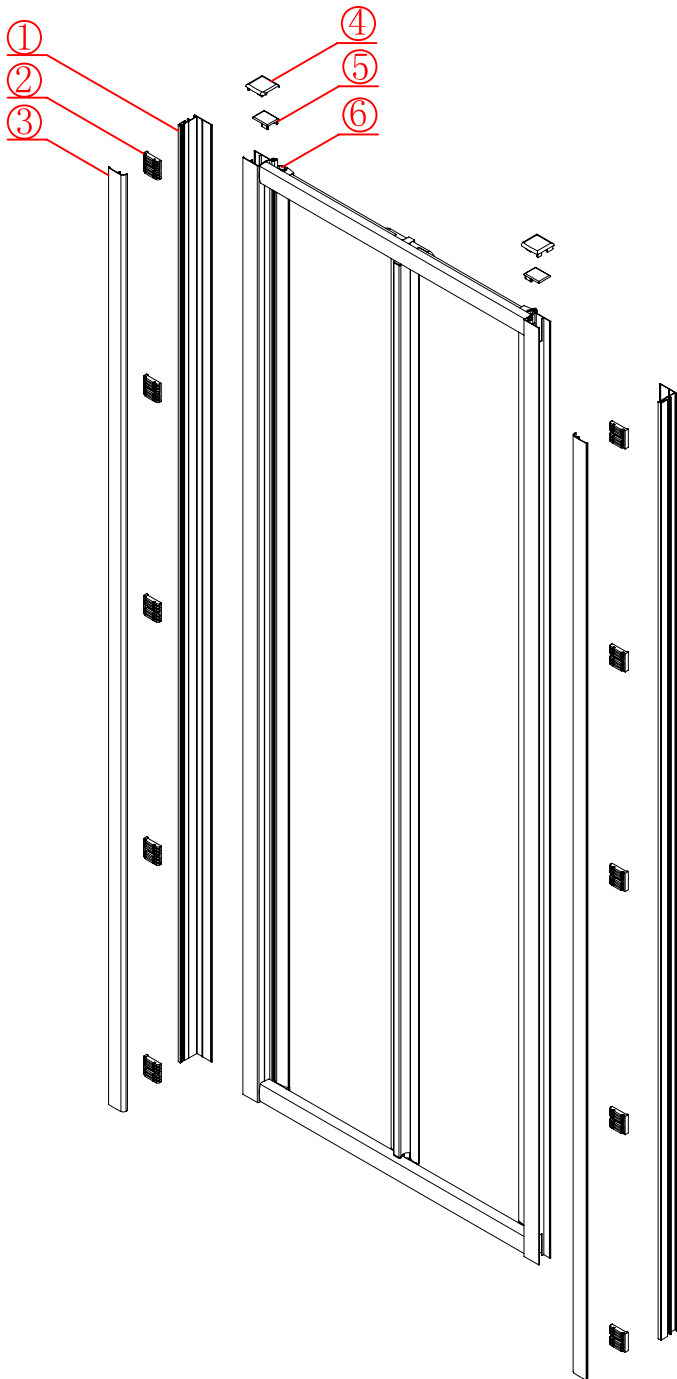

This product is heavy and will require two people to install.