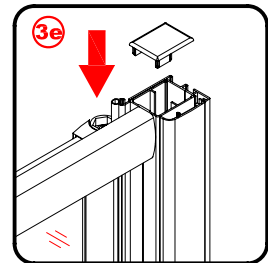

This product is heavy and will require two people to install.