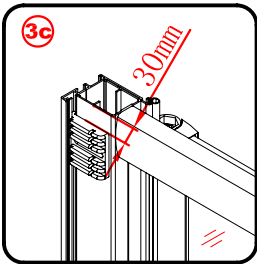

This product is heavy and will require two people to install.