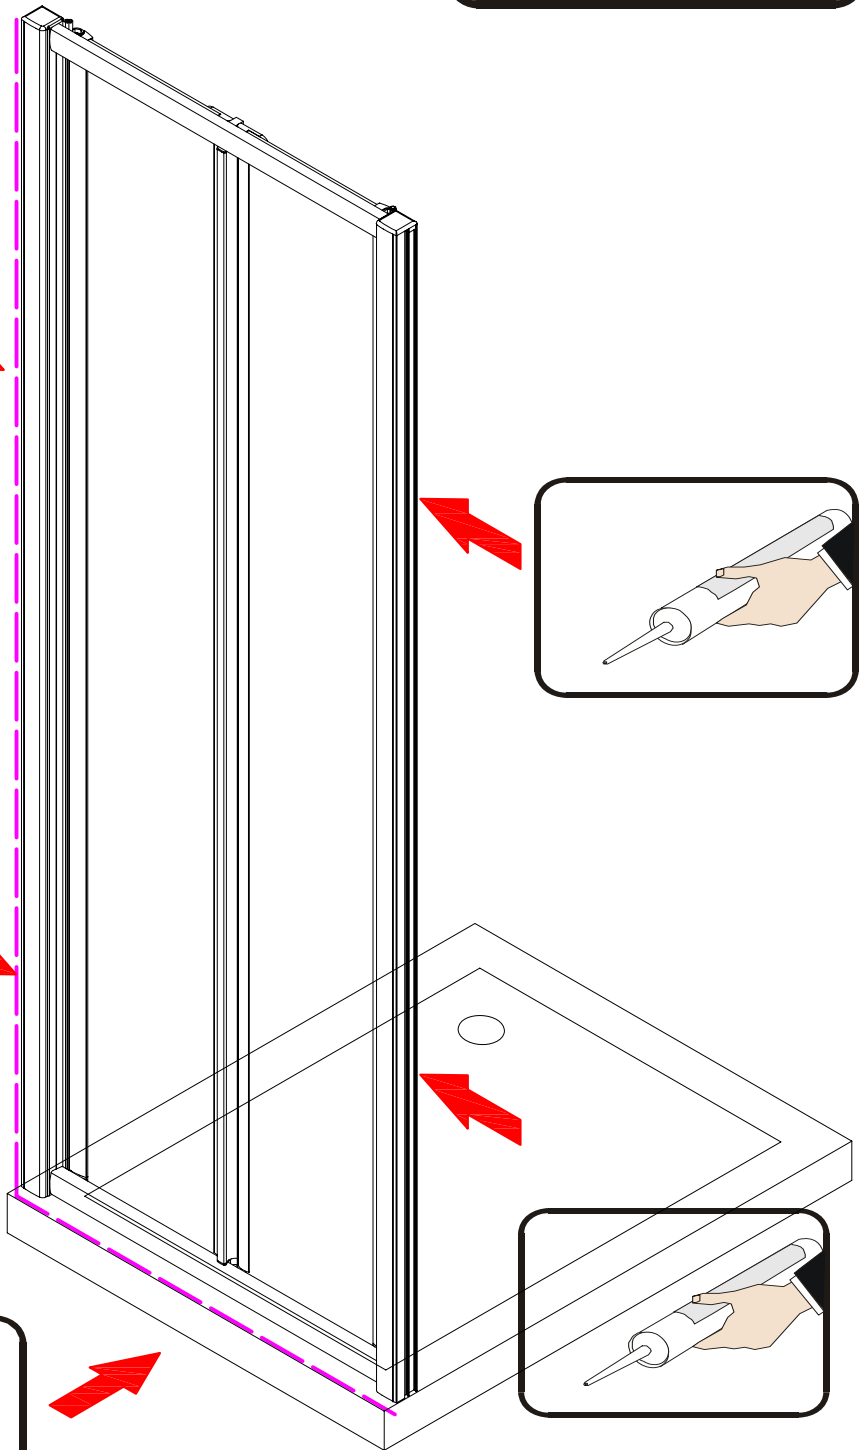

5

This product is heavy and will require two people to install.