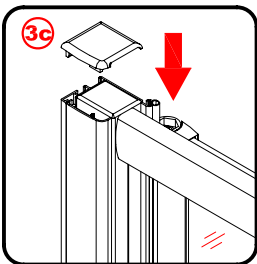

This product is heavy and will require two people to install.