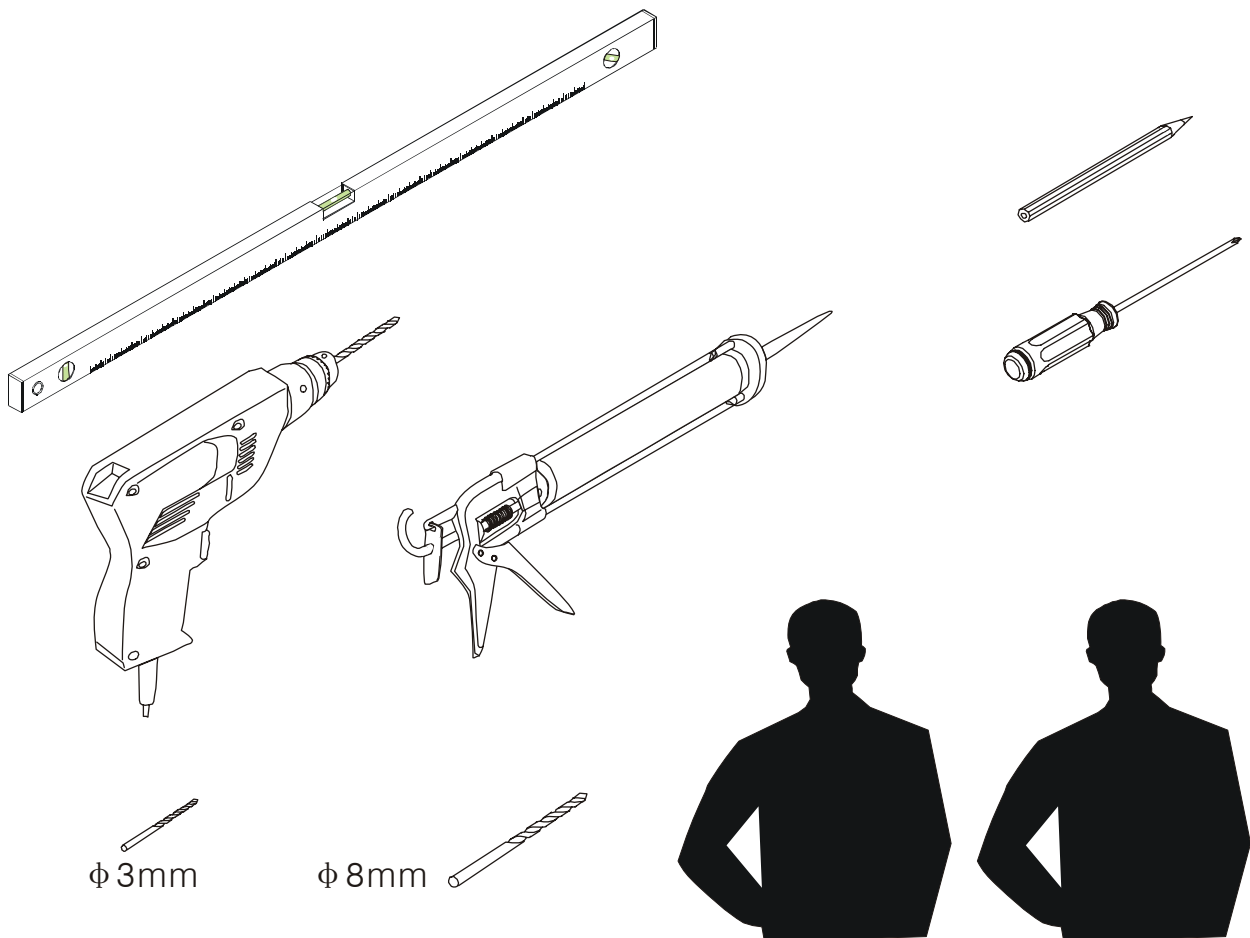

Note: Safety glass can not be re-worked.

■ Installation

Please read these instructions carefully before start of installation.

The wall post has up to 20mm of adjustment for out of true wall situations.

Ensure that the shower tray is fitted level and that after assembly of enclosure there is a full and continuous bead of sealant between the top of the shower tray and the title joint.

Special care should be taken when drilling walls to avoid hidden pipes or electrical cables.

Note: This product is heavy and will require two people to install.

Please remove protective film from aluminium profiles before installation.

■ Shower Tray Installation

The shower tray must be sited against a structural wall.

Water proof walling or tiling should be fitted so that it sits on the top of the tray rim.

■ Aftercare Instructions

After use, your shower should be cleaned with soap and water. This is particularly important in hard water districts where insoluble lime salts may be deposited and allowed to build up. Cleaners of a gritty or abrasive nature should not be used. Care should be taken to avoid contact with strong chemicals such as organic solvents and strippers.

Glass cleaners can be used but with caution, if in doubt contact the supplier of the cleaner in question.

Please keep these instructions for aftercare and customer service details.

Tools required

φ 3mm

φ 8mm

This product is heavy and will require two people to install.