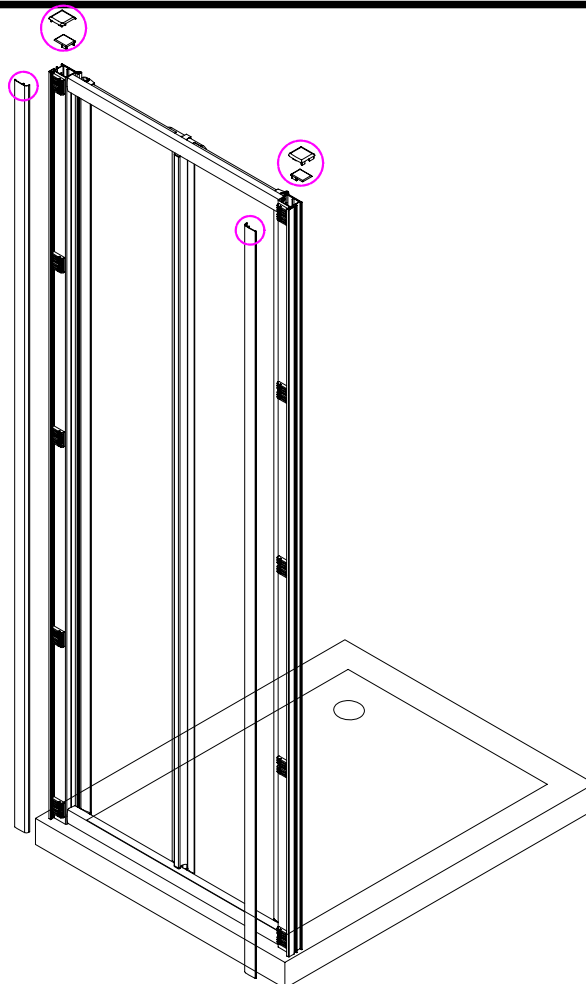

This product is heavy and will require two people to install.