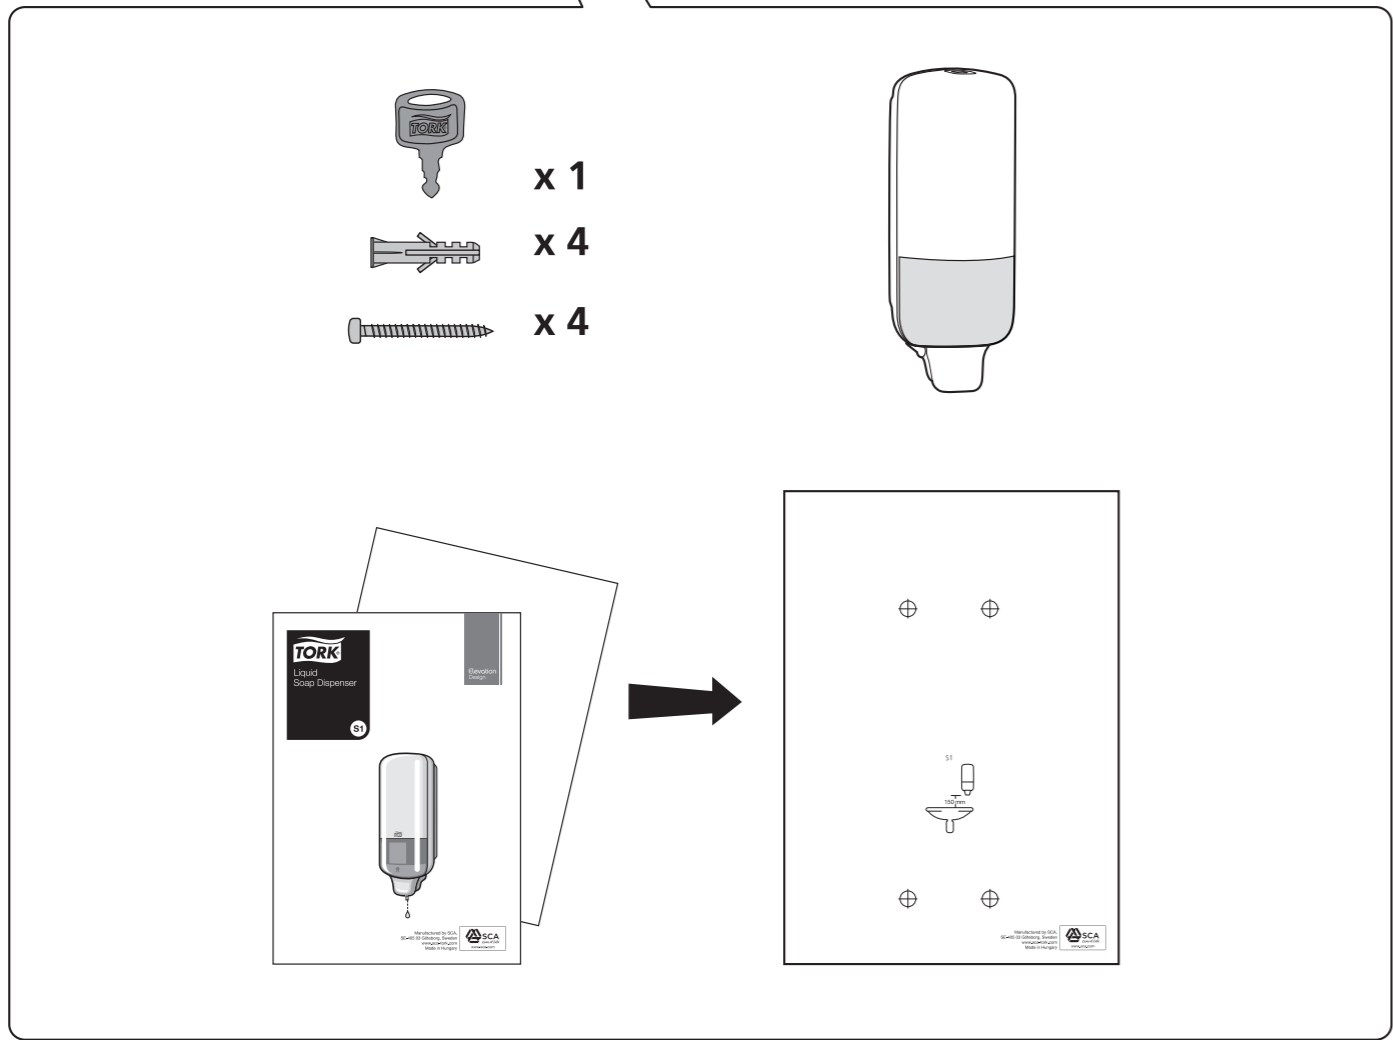

European Community Design Registration RCD 000929971

Elevation
Design

Manufactured by SCA,
SE-405 03 Göteborg, Sweden
www.sca-tork.com
Made in Hungary

Manufactured by SCA,
SE-405 03 Göteborg, Sweden
www.sca-tork.com
Made in Hungary

3.

4.

5.

5

1.

2.

2

3.

-  x 4
-  x 4

1.

2.