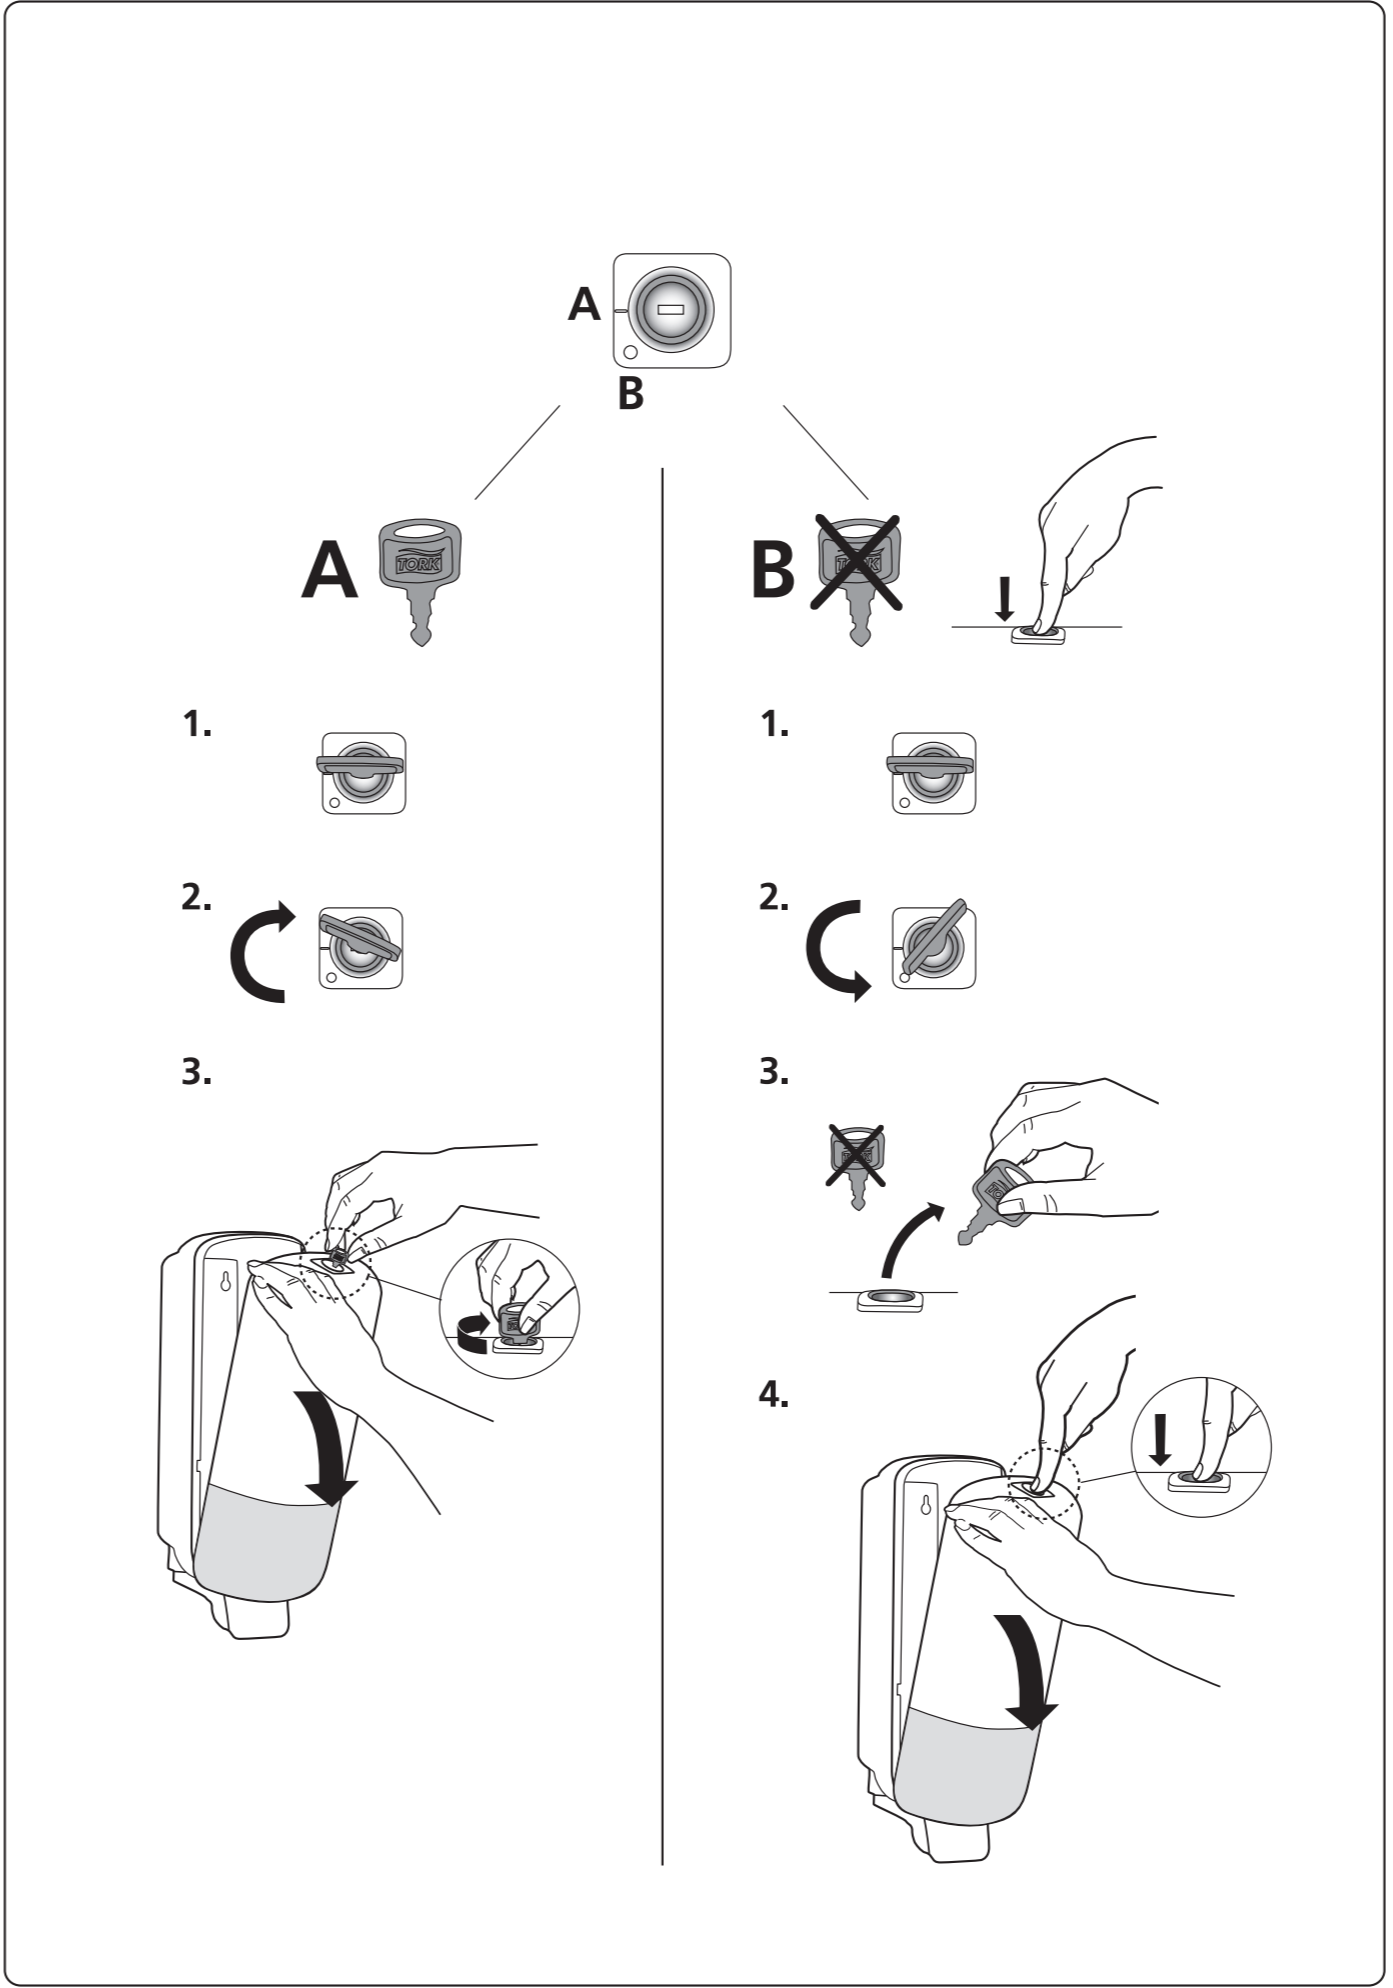

European Community Design Registration RCD 000929971

Elevation
Design

Manufactured by SCA,
SE-405 03 Göteborg, Sweden
www.sca-tork.com
Made in Hungary

Manufactured by SCA,
SE-405 03 Göteborg, Sweden
www.sca-tork.com
Made in Hungary