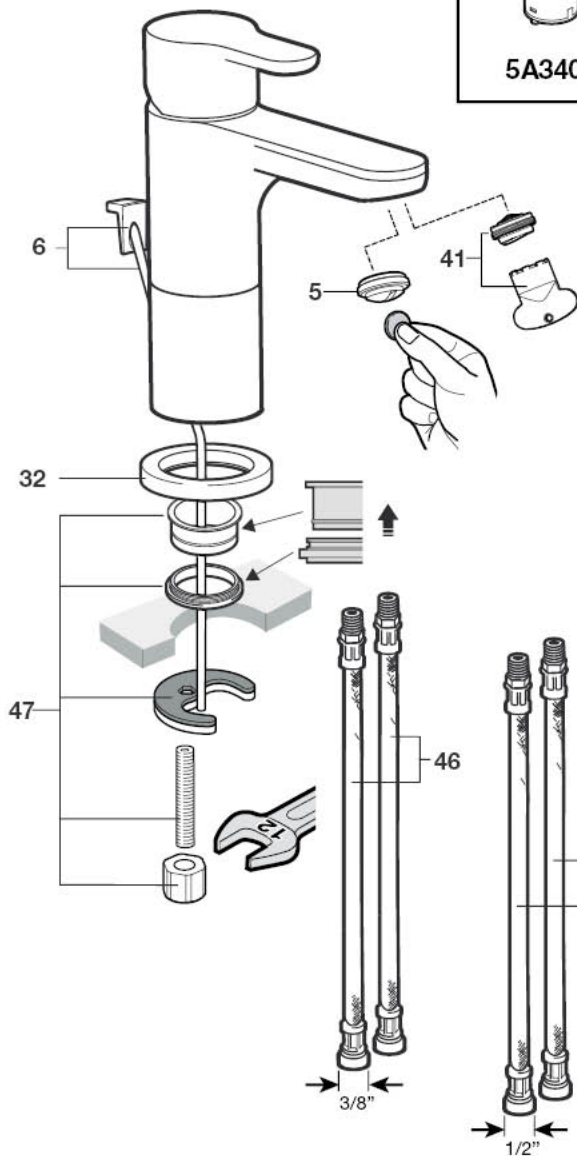

3

5A3409

5A3C09

5A3H09