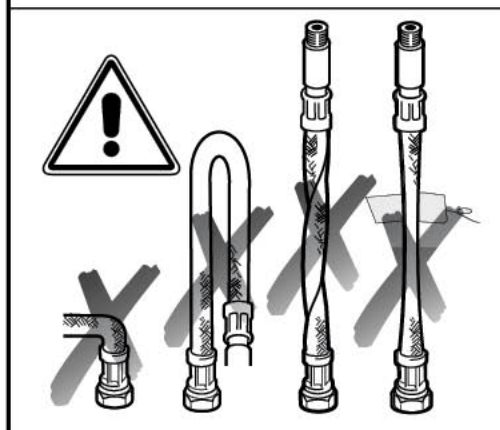

Roca

L20

P	P bar	MAX 10
P	P bar	MIN 1 5 MAX
T	°C	80 MAX.
Q (3 bar)	l/min	8 5 20
		3
		65 50

2

5A3009	5A3D09
5A3109	5A3E09
5A3209	5A3F09
5A3A09	5A3G09
5A3B09	5A3I09
	5A3J09
	5A3K09

5A6009
5A6109
5A6A09
5A6B09