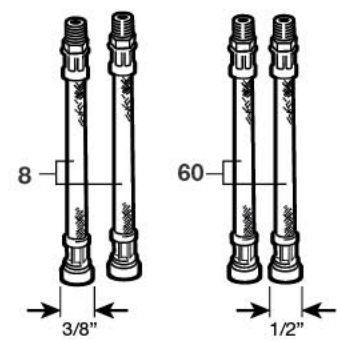

Roca

L20

P	P bar	MAX 10
P	P bar	MIN 1 5 MAX
T	°C	80 MAX.
Q (3 bar)	l/min	8 5 20
		3
		65 50

2

5A3009	5A3D09
5A3109	5A3E09
5A3209	5A3F09
5A3A09	5A3G09
5A3B09	5A3I09
	5A3J09
	5A3K09

5A6009
5A6109
5A6A09
5A6B09