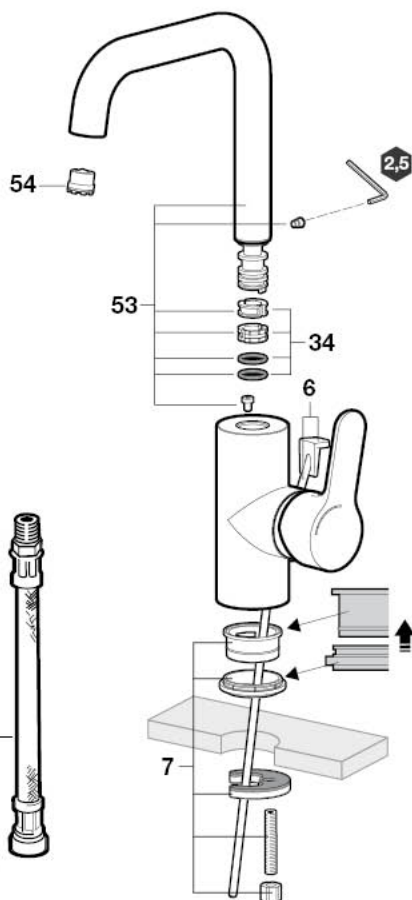

Roca

L20

P	P bar	MAX 10
P	P bar	MIN 1 5 MAX
T	°C	80 MAX.
Q (3 bar)	l/min	8 5 20
		3
		65 50

2

5A3009	5A3D09
5A3109	5A3E09
5A3209	5A3F09
5A3A09	5A3G09
5A3B09	5A3I09
	5A3J09
	5A3K09

5A6009
5A6109
5A6A09
5A6B09

3

5A3409

5A3C09

5A3H09

4

5A4009

5

5A2009

5A2109

5A7609

A5A8909

10

5A8409

42

43

44

5A8209

inox

55

44

32

47

44

13