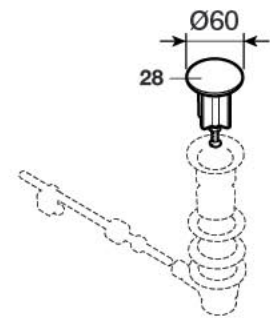

Roca

L20

P	P bar	MAX 10
P	P bar	MIN 1 5 MAX
T	°C	80 MAX.
Q (3 bar)	l/min	8 5 20
		3
		65 50

2

5A3009	5A3D09
5A3109	5A3E09
5A3209	5A3F09
5A3A09	5A3G09
5A3B09	5A3I09
	5A3J09
	5A3K09

5A6009
5A6109
5A6A09
5A6B09

5A8209

inox

55

44

32

47

44

13