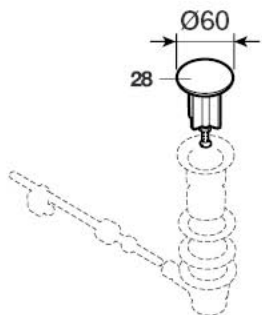

3

5A3409

5A3C09

5A3H09