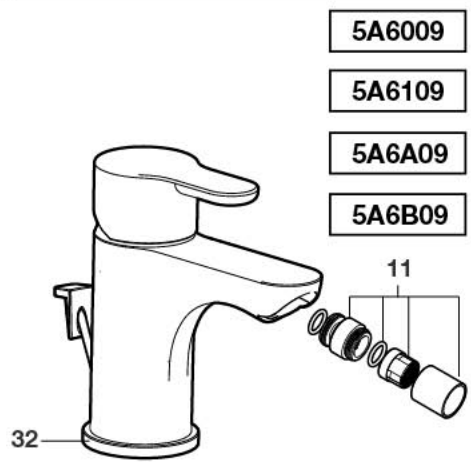

Roca

L20

P	P bar	MAX 10
P	P bar	MIN 1 5 MAX
T	°C	80 MAX.
Q (3 bar)	l/min	8 5 20
		3
		65 50

2

5A3009	5A3D09
5A3109	5A3E09
5A3209	5A3F09
5A3A09	5A3G09
5A3B09	5A3I09
	5A3J09
	5A3K09

5A6009
5A6109
5A6A09
5A6B09