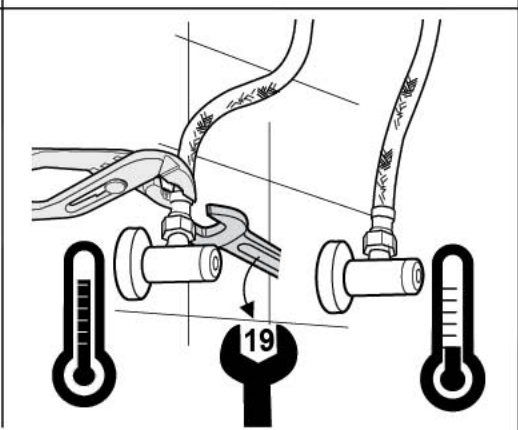

Roca

L20

P	P bar	MAX 10
P	P bar	MIN 1 5 MAX
T	°C	80 MAX.
Q (3 bar)	l/min	8 5 20
		3
		65 50

2

5A3009	5A3D09
5A3109	5A3E09
5A3209	5A3F09
5A3A09	5A3G09
5A3B09	5A3I09
	5A3J09
	5A3K09

5A6009
5A6109
5A6A09
5A6B09