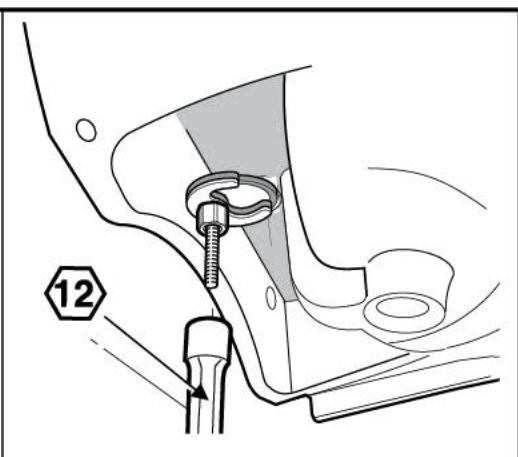

Roca

L20

P	P bar	MAX 10
P	P bar	MIN 1 5 MAX
T	°C	80 MAX.
Q (3 bar)	l/min	8 5 20
		3
		65 50

2

5A3009	5A3D09
5A3109	5A3E09
5A3209	5A3F09
5A3A09	5A3G09
5A3B09	5A3I09
	5A3J09
	5A3K09

5A6009
5A6109
5A6A09
5A6B09