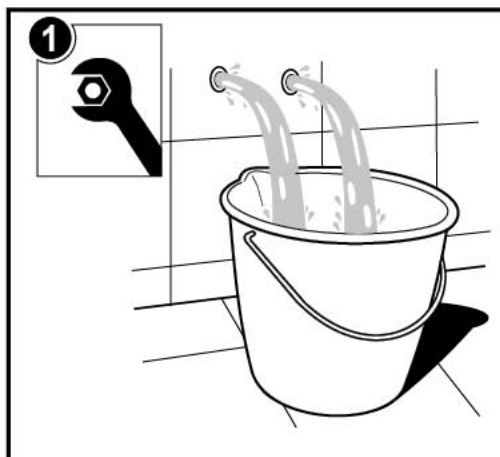

Roca

L20

P	P bar	MAX 10
P	P bar	MIN 1 5 MAX
T	°C	80 MAX.
Q (3 bar)	l/min	8 5 20
		3
		65 50

2

5A3009	5A3D09
5A3109	5A3E09
5A3209	5A3F09
5A3A09	5A3G09
5A3B09	5A3I09
	5A3J09
	5A3K09

5A6009
5A6109
5A6A09
5A6B09